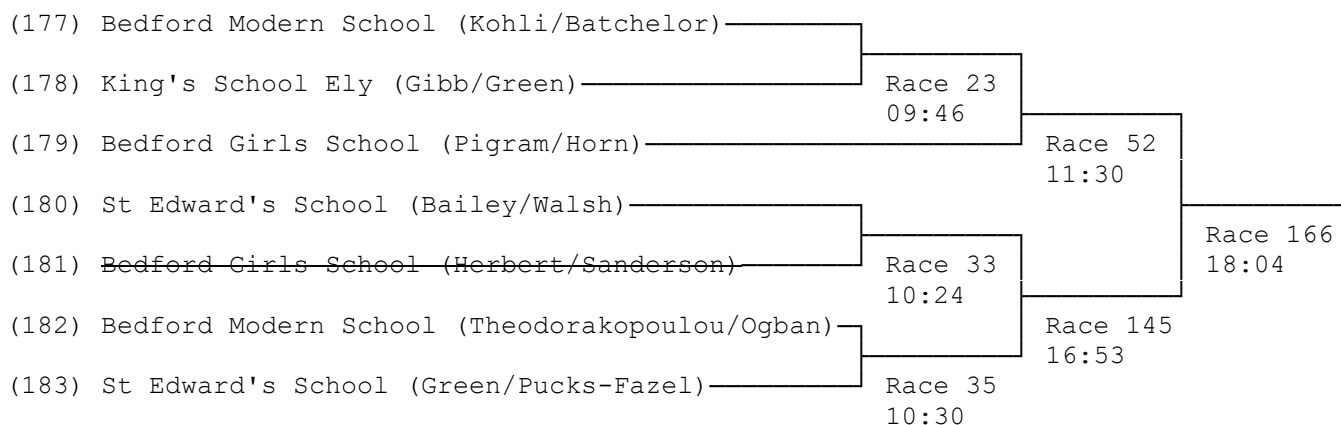

43) Women's Junior 15 Double Sculls (Band 2)