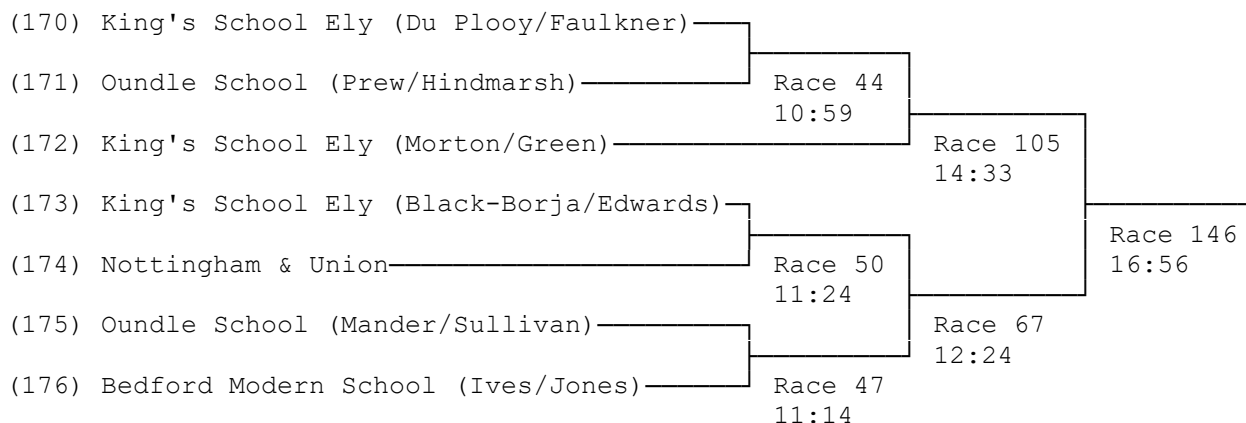

42) Women's Junior 15 Double Sculls (Band 1)