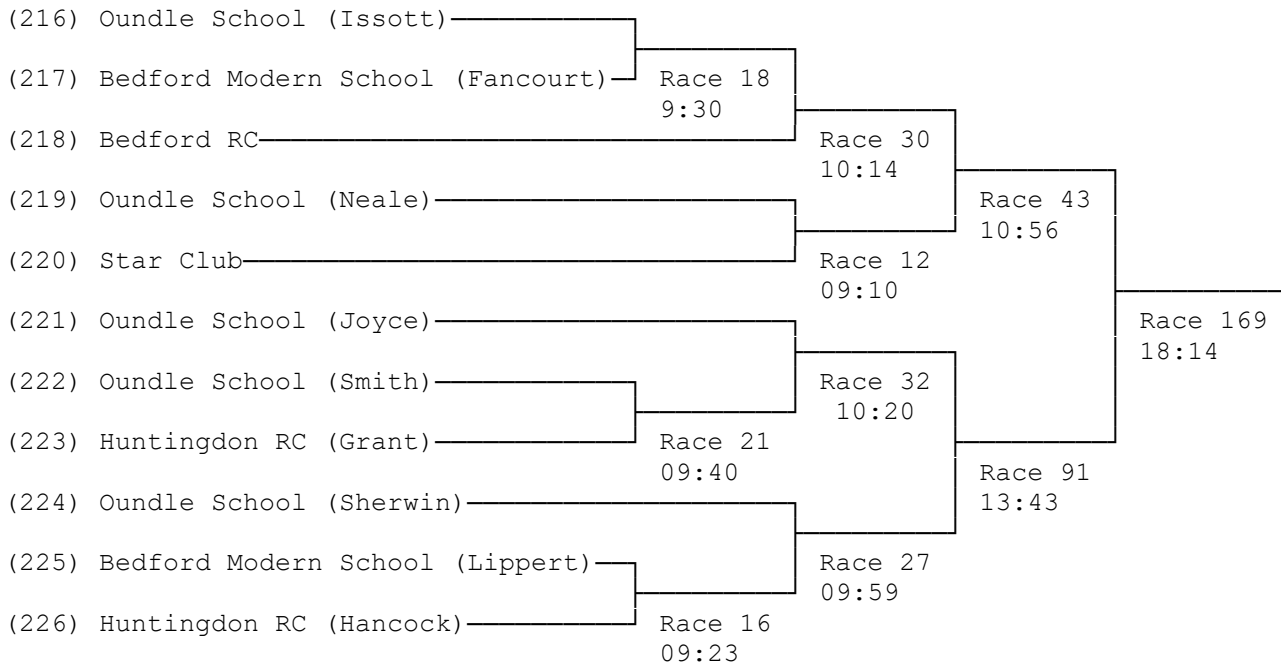

43) Women's Junior 15 Double Sculls (Band 2)

44) Women's Junior 14 Double Sculls

45) Mixed Double Sculls

46) Open Sculls (Band 1)

47) Open Sculls (Band 2)

48) Junior 18 Sculls

49) Junior 17 Sculls

50) Junior 16 Sculls

51) Junior 15 Sculls

52) Junior 14 Sculls

53) Junior 13 Sculls

54) Women's Sculls

55) Women's Junior 18 Sculls

(239) King's School Ely
(240) Star Club Race 132 16:09

56) Women's Junior 17 Sculls

(241) King's School Ely
(242) Norwich School Race 77 12:57
(243) Huntingdon RC Race 144 16:49
(244) Star Club Race 118 15:17