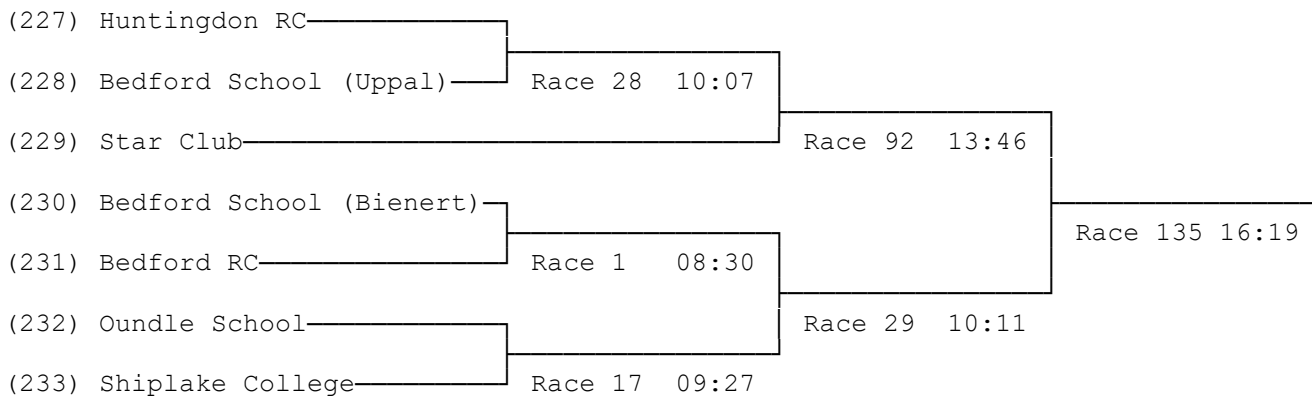

43) Women's Junior 15 Double Sculls (Band 2)

44) Women's Junior 14 Double Sculls

45) Mixed Double Sculls

46) Open Sculls (Band 1)

47) Open Sculls (Band 2)

48) Junior 18 Sculls

49) Junior 17 Sculls

50) Junior 16 Sculls

51) Junior 15 Sculls

52) Junior 14 Sculls

53) Junior 13 Sculls

54) Women's Sculls

55) Women's Junior 18 Sculls

(239) King's School Ely
(240) Star Club Race 132 16:09

56) Women's Junior 17 Sculls

(241) King's School Ely
(242) Norwich School Race 77 12:57
(243) Huntingdon RC Race 144 16:49
(244) Star Club Race 118 15:17