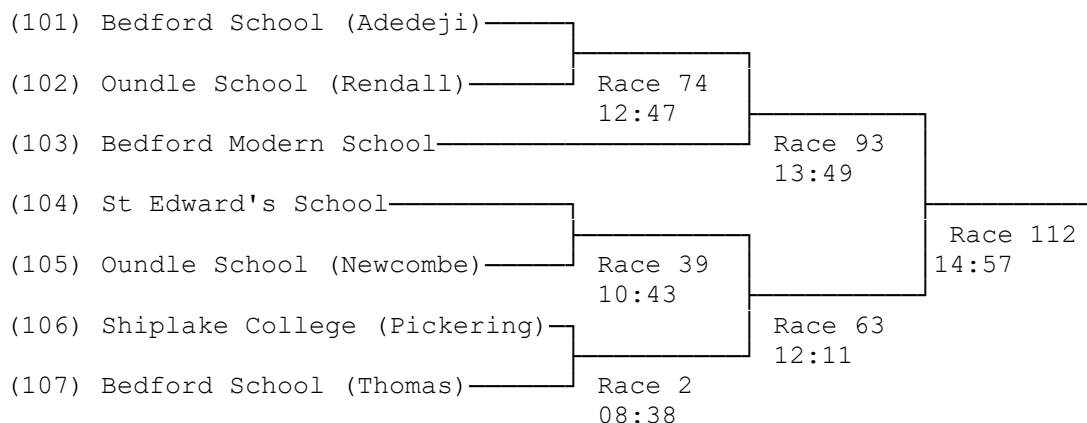

25) Women's Junior 16 Quads

26) Junior 15 Coxed Quads

27) Junior 14 Coxed Quads (Band 1)

28) Junior 14 Coxed Quads (Band 2)

29) Women's Junior 15 Coxed Quads

(108) Bedford RC				
(109) Nottingham & Union		Race 87	13:30	
(110) Oundle School (Mander)				Race 131 16:05
(111) Bedford Modern School				
(112) Bedford Girls School				
(113) Oundle School (Dixon)		Race 38	10:40	
				Race 84 13:20
				Race 161 17:47