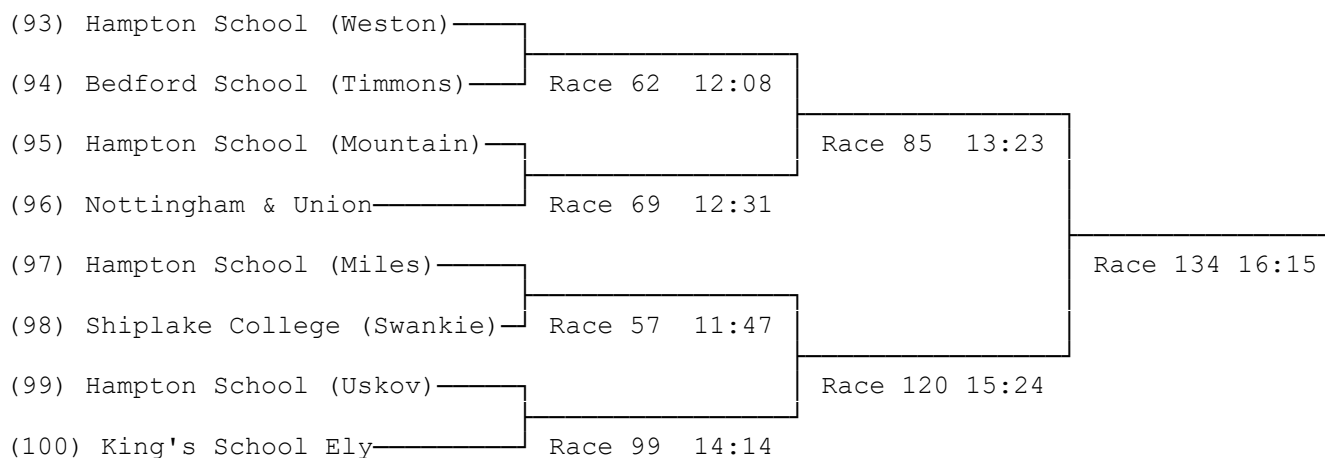

27) Junior 14 Coxed Quads (Band 1)